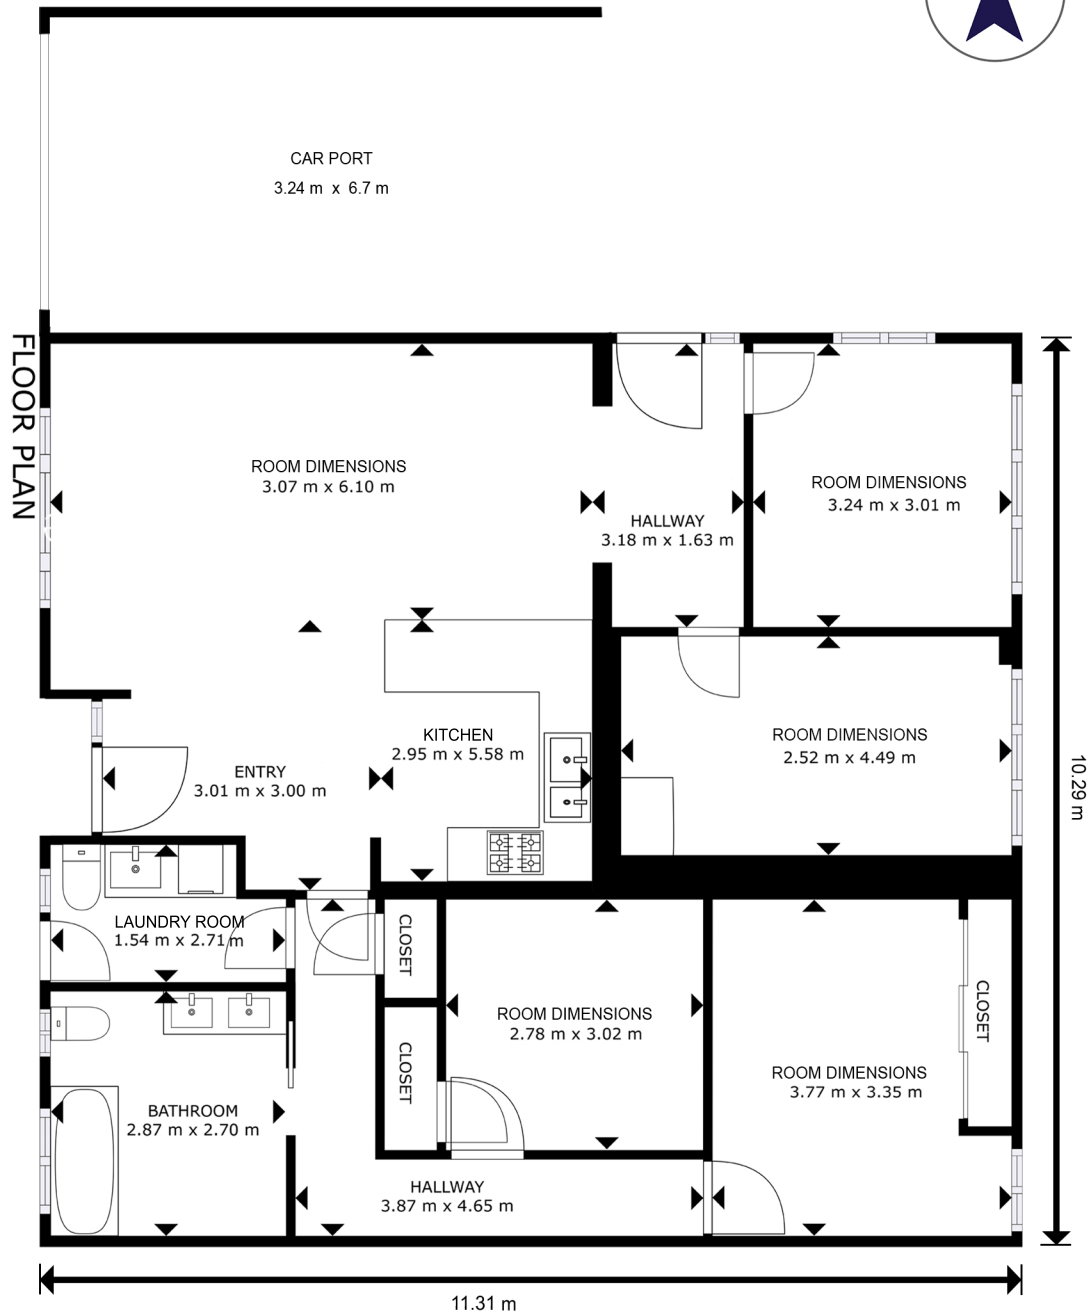

Montagu place

Montagu place

GROSS INTERNAL AREA
FLOOR PLAN: 118 m²

SIZES AND DIMENSIONS ARE APPROXIMATE, ACTUAL MAY VARY.